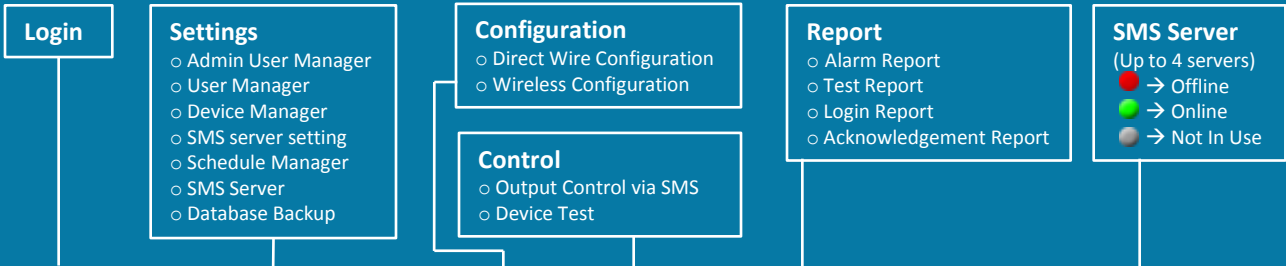

## What is a TMAS PC Manager ?

The TMAS PC Manager is a fully integrated PC based management software, to allow direct or wireless configuration of TMAS Telemetry devices and to enabling a complete wireless central management station (CMS) to manage the field telemetry devices in an efficient and user friendly way. Application service providers can make full use of the software to easily setup a full CMS station on their own without heavy investment. The software can be very scalable, to manage a single remote device up to thousand over deployment .

## Features

- Remote Monitoring
- Remote Control
- Remote Wireless Configuration Update
- Remote Health Check
- Report Generation
  - Alarm Report
  - Test Report
  - Login Report
  - User ACK Report

## Functions

- Auto lockout every 30 minutes
- Master admin Login with full access
- Project Officer Login with access to control & report function only
- Support up to 4 SMS servers with ability to monitor connection status and alarm alert individually
- Auto Start & Auto Recovery capability for all SMS servers
- Automated backup of reports at every 1-12 months selectable