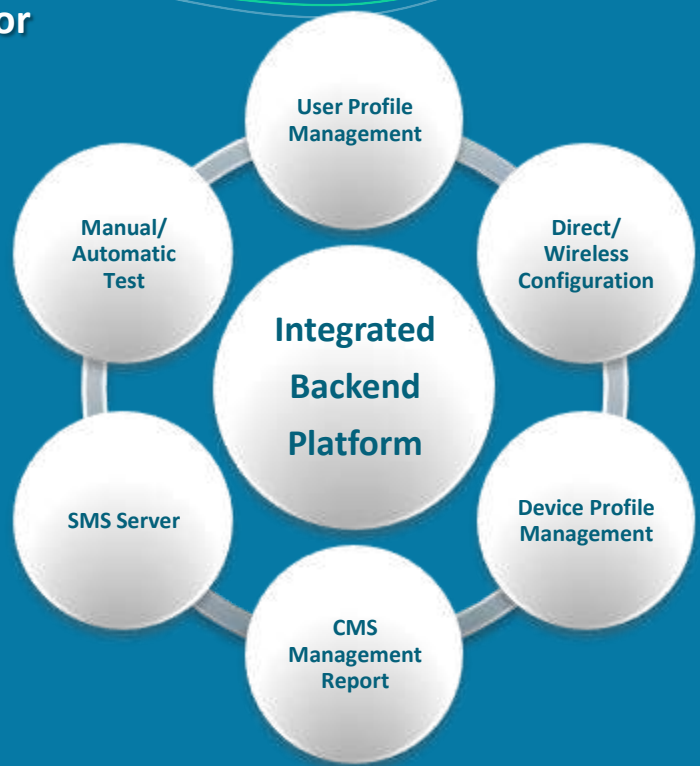

# TMAS PC Manager

Central Management Software for

TMN-50T

TMN-1000

TMN-5000

TMN-5000-SDL

## What is a TMAS PC Manager ?

The TMAS PC Manager is a fully integrated PC based management software, to allow direct or wireless configuration of TMAS Telemetry devices and to enabling a complete wireless central management station (CMS) to manage the field telemetry devices in an efficient and user friendly way. Application service providers can make full use of the software to easily setup a full CMS station on their own without heavy investment. The software can be very scalable, to manage a single remote device up to thousand over deployment .

## Features

- Remote Monitoring
- Remote Control
- Remote Wireless Configuration Update
- Remote Health Check
- Report Generation
  - Alarm Report
  - Test Report
  - Login Report
  - User ACK Report

## Functions

- Auto lockout every 30 minutes
- Master admin Login with full access
- Project Officer Login with access to control & report function only
- Support up to 4 SMS servers with ability to monitor connection status and alarm alert individually
- Auto Start & Auto Recovery capability for all SMS servers
- Automated backup of reports at every 1-12 months selectable