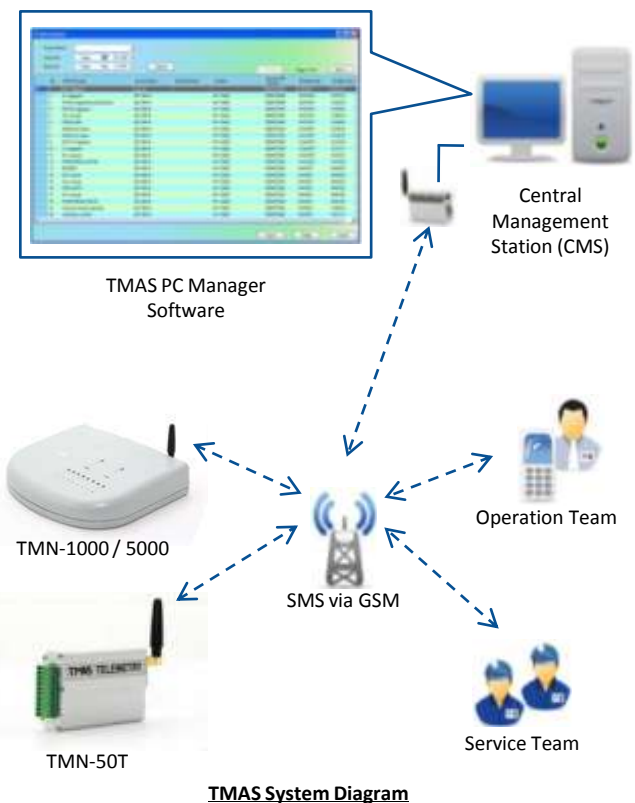

# TMAS PC Manager

Central Management Software for

TMN-50T

TMN-1000

TMN-5000

TMN-5000-SDL

## What is a TMAS PC Manager ?

The TMAS PC Manager is a fully integrated PC based management software, to allow direct or wireless configuration of TMAS Telemetry devices and to enabling a complete wireless central management station (CMS) to manage the field telemetry devices in an efficient and user friendly way. Application service providers can make full use of the software to easily setup a full CMS station on their own without heavy investment. The software can be very scalable, to manage a single remote device up to thousand over deployment .

## Features

- Remote Monitoring
- Remote Control
- Remote Wireless Configuration Update
- Remote Health Check
- Report Generation
  - Alarm Report
  - Test Report
  - Login Report
  - User ACK Report